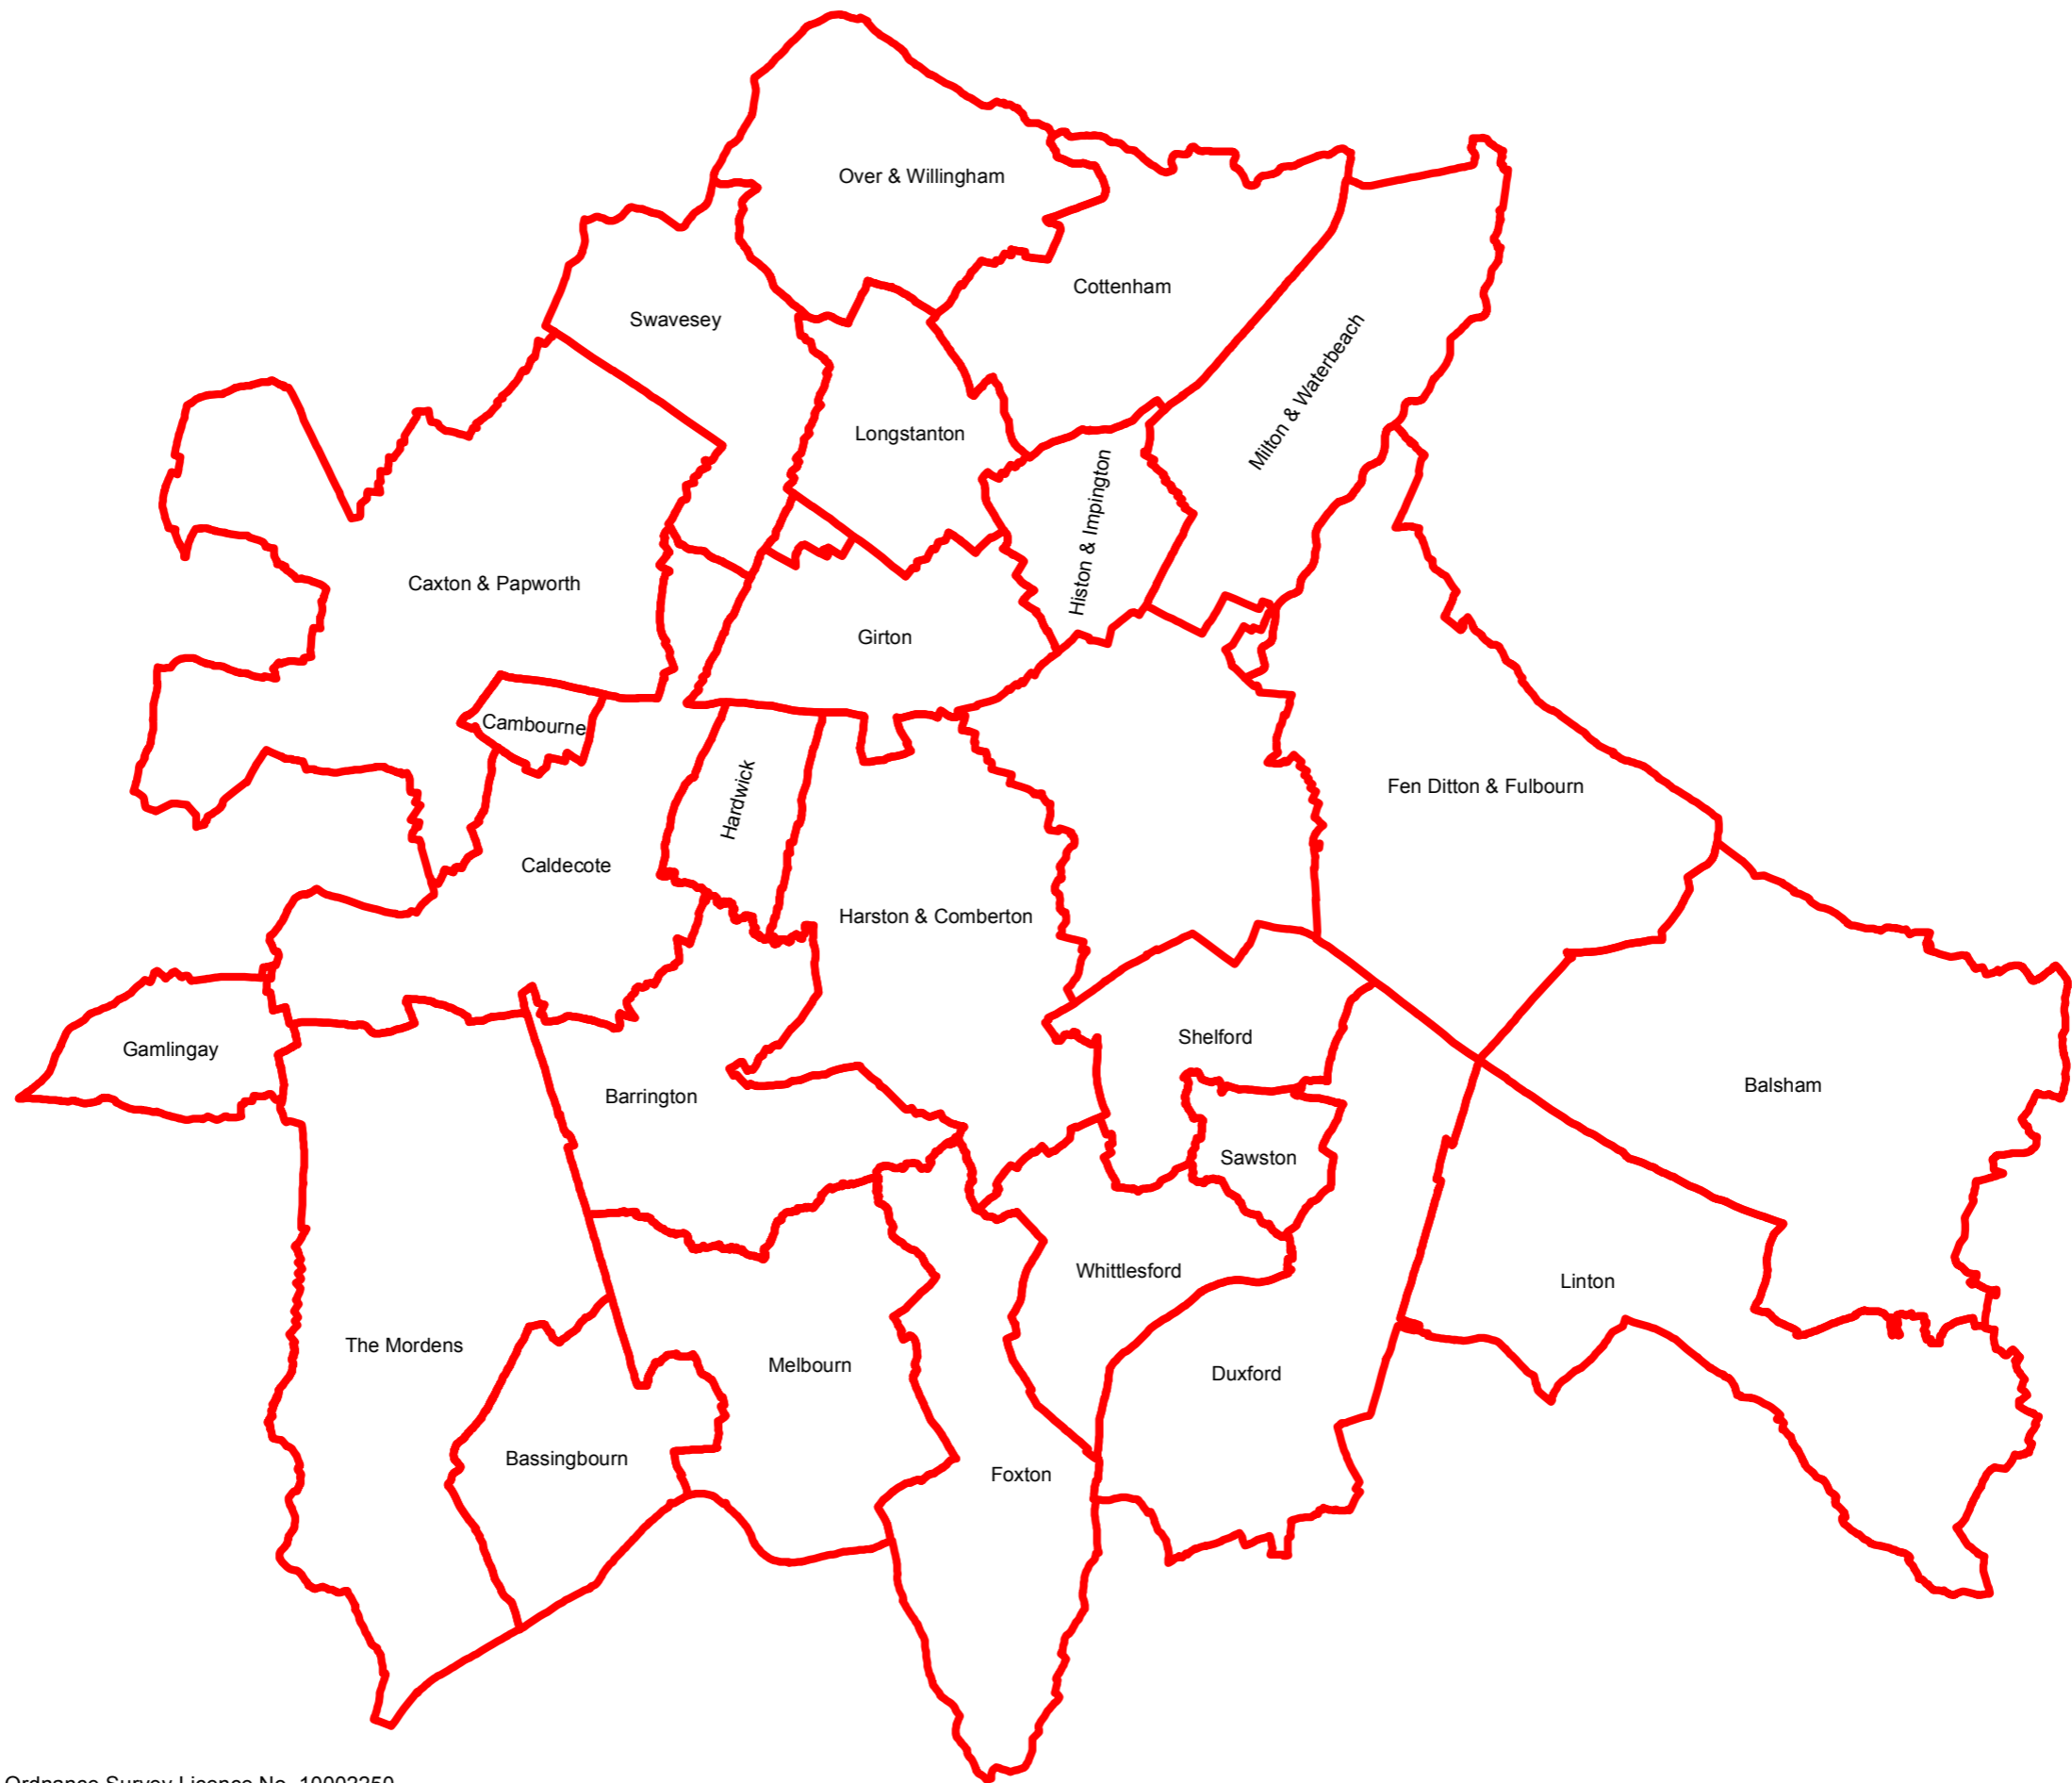

## Part 8: Map of South Cambridgeshire District

(c) Crown copyright and database right 2019. Ordnance Survey Licence No. 10002250.

South  
Cambridgeshire  
District Council

## South Cambridgeshire Wards 2019

Date: 01 October 2019  
Produced by:  Shared Services  
Spatial Team  
Scale: 1:156,000 @A3